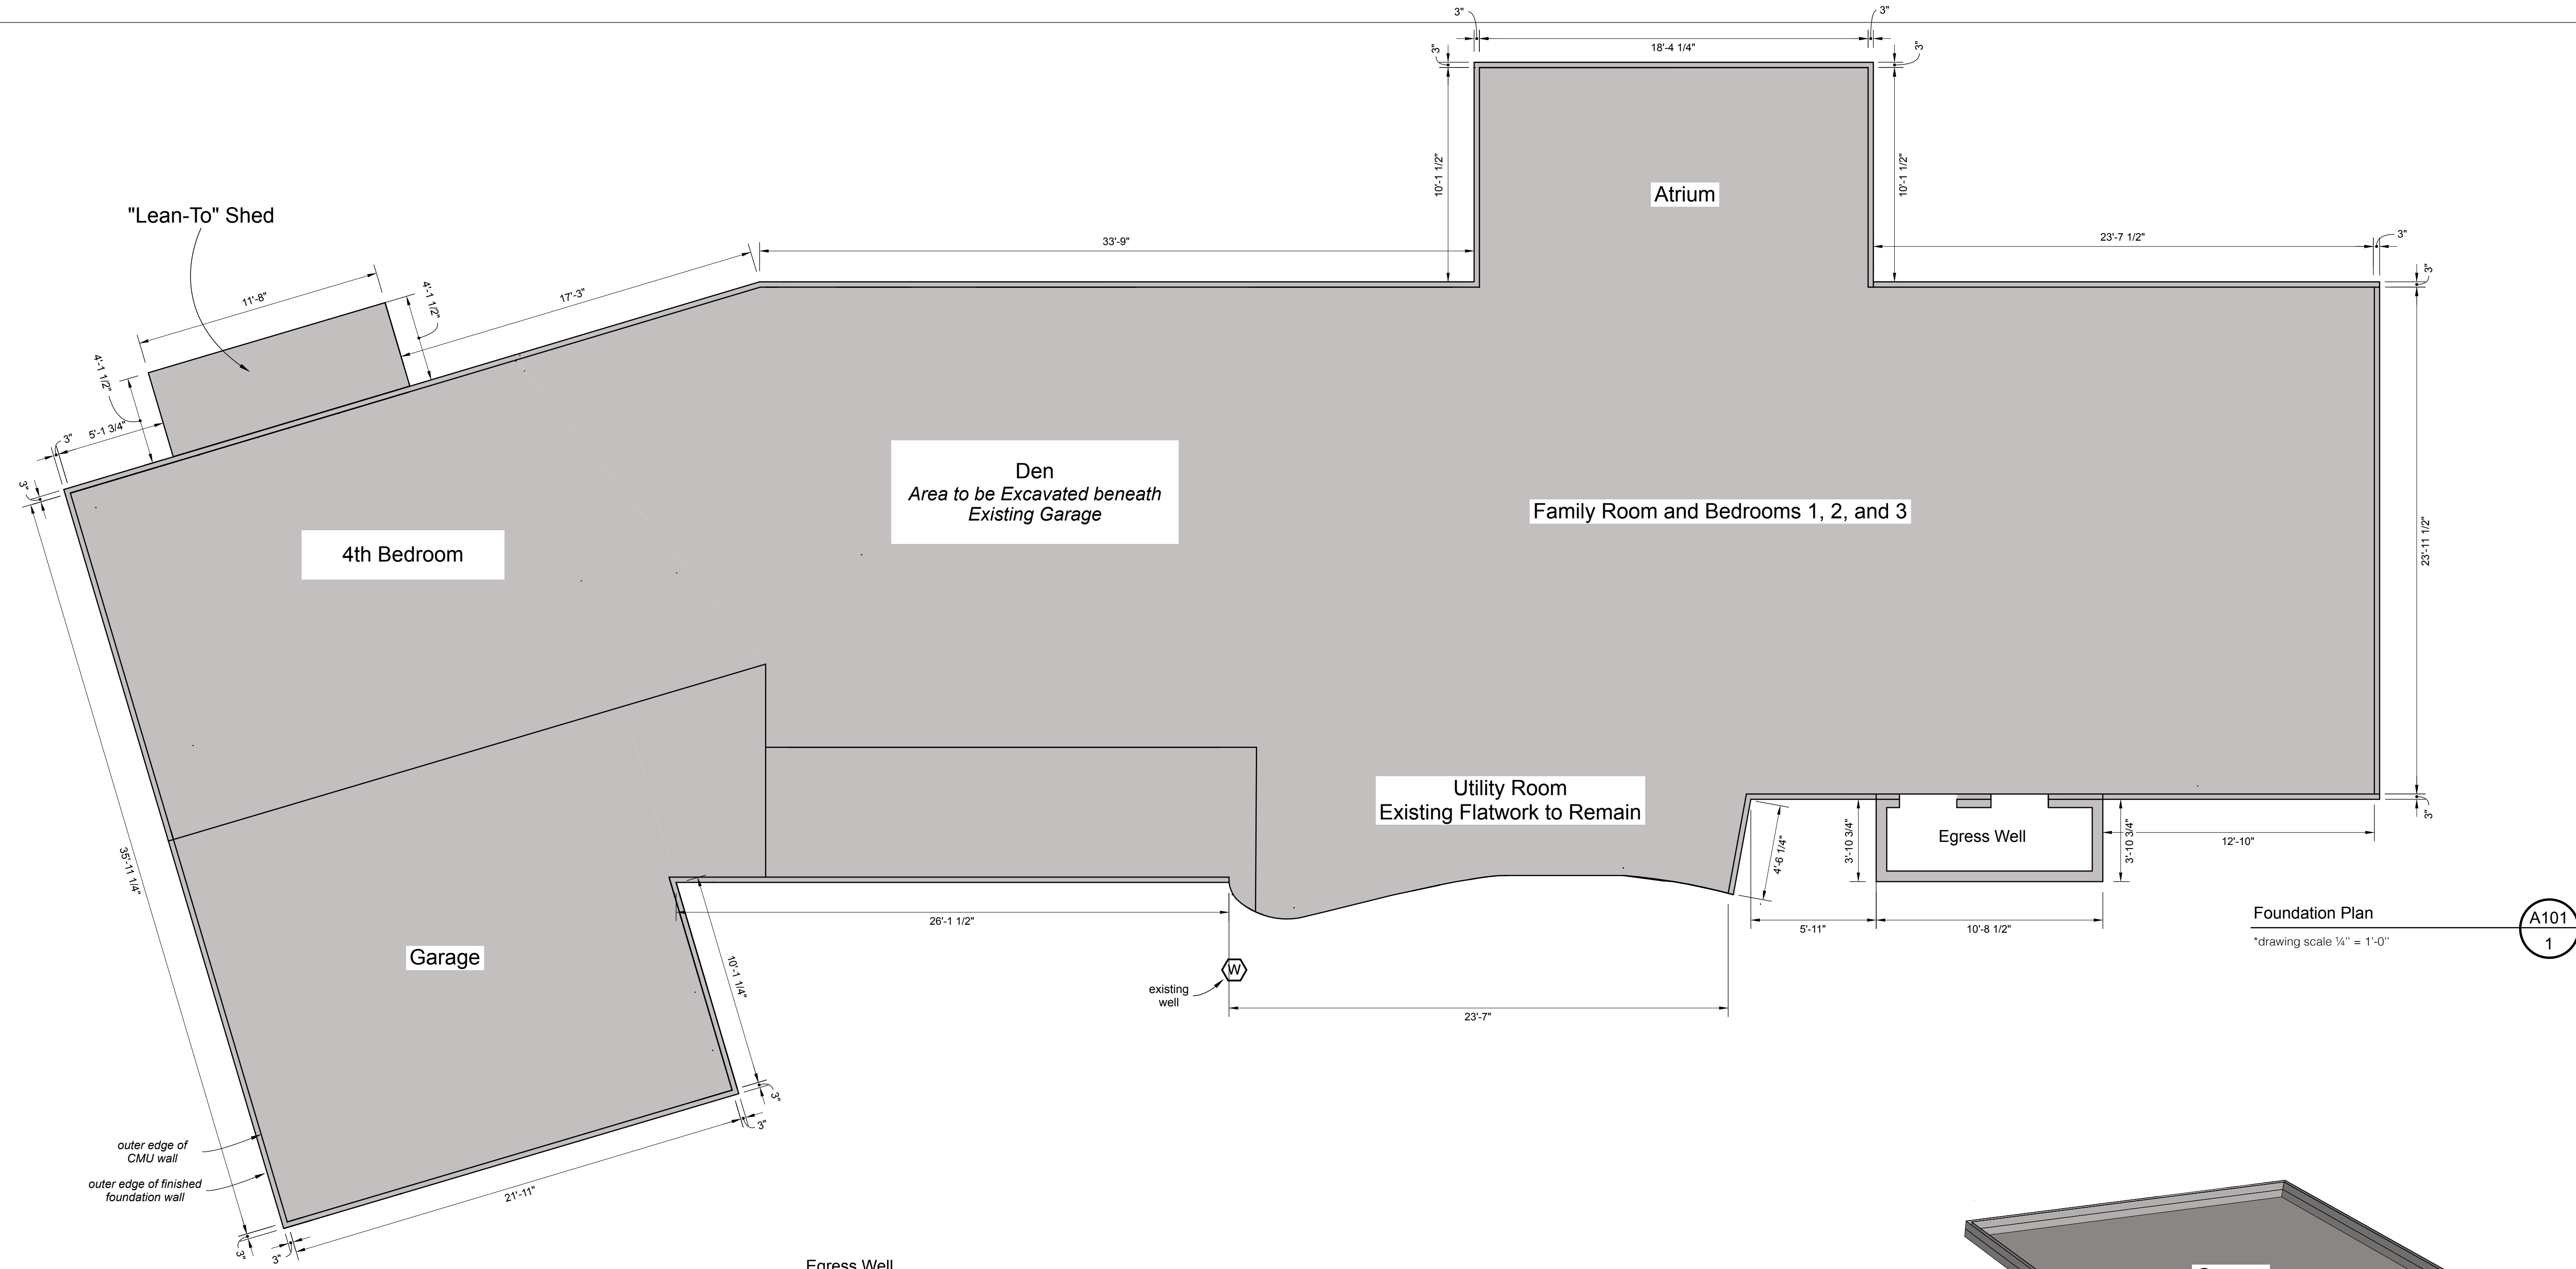

**Design By:**  
**Riedel-Fall Designs**  
 200 Union St. S.E.  
 Minneapolis, MN 55455  
 Tel: 612-275-9878

**Design for:**  
**Dr. Marc Riedel & Ms. Emery Fall**  
 5995 Ridge Rd.  
 Shorewood, MN 55331  
 Tel: 612-275-9878

Date	Revision	By
01/17/17	Initial Drawings	MDR, EKF
11/29/17	Atrium, Entry	MDR, EKF
5/7/18	Skylights, Foundations	MDR, EKF
7/3/18	Brick Entry	MDR, EKF
1/14/19	Permit Set	MDR, EKF
3/21/19	Initial Construction Set	MDR, EKF
4/3/19	Revised Construction Set	MDR, EKF
4/28/19	Final Construction Set	MDR, EKF

**DATE SUBMITTED**  
 04.28.19  
**DRAWN BY**  
 MDR, EKF

Foundation Plan A101  
1  
 \*drawing scale 1/4" = 1'-0"

Foundation Perspective A101  
2

A101 Foundation Plan