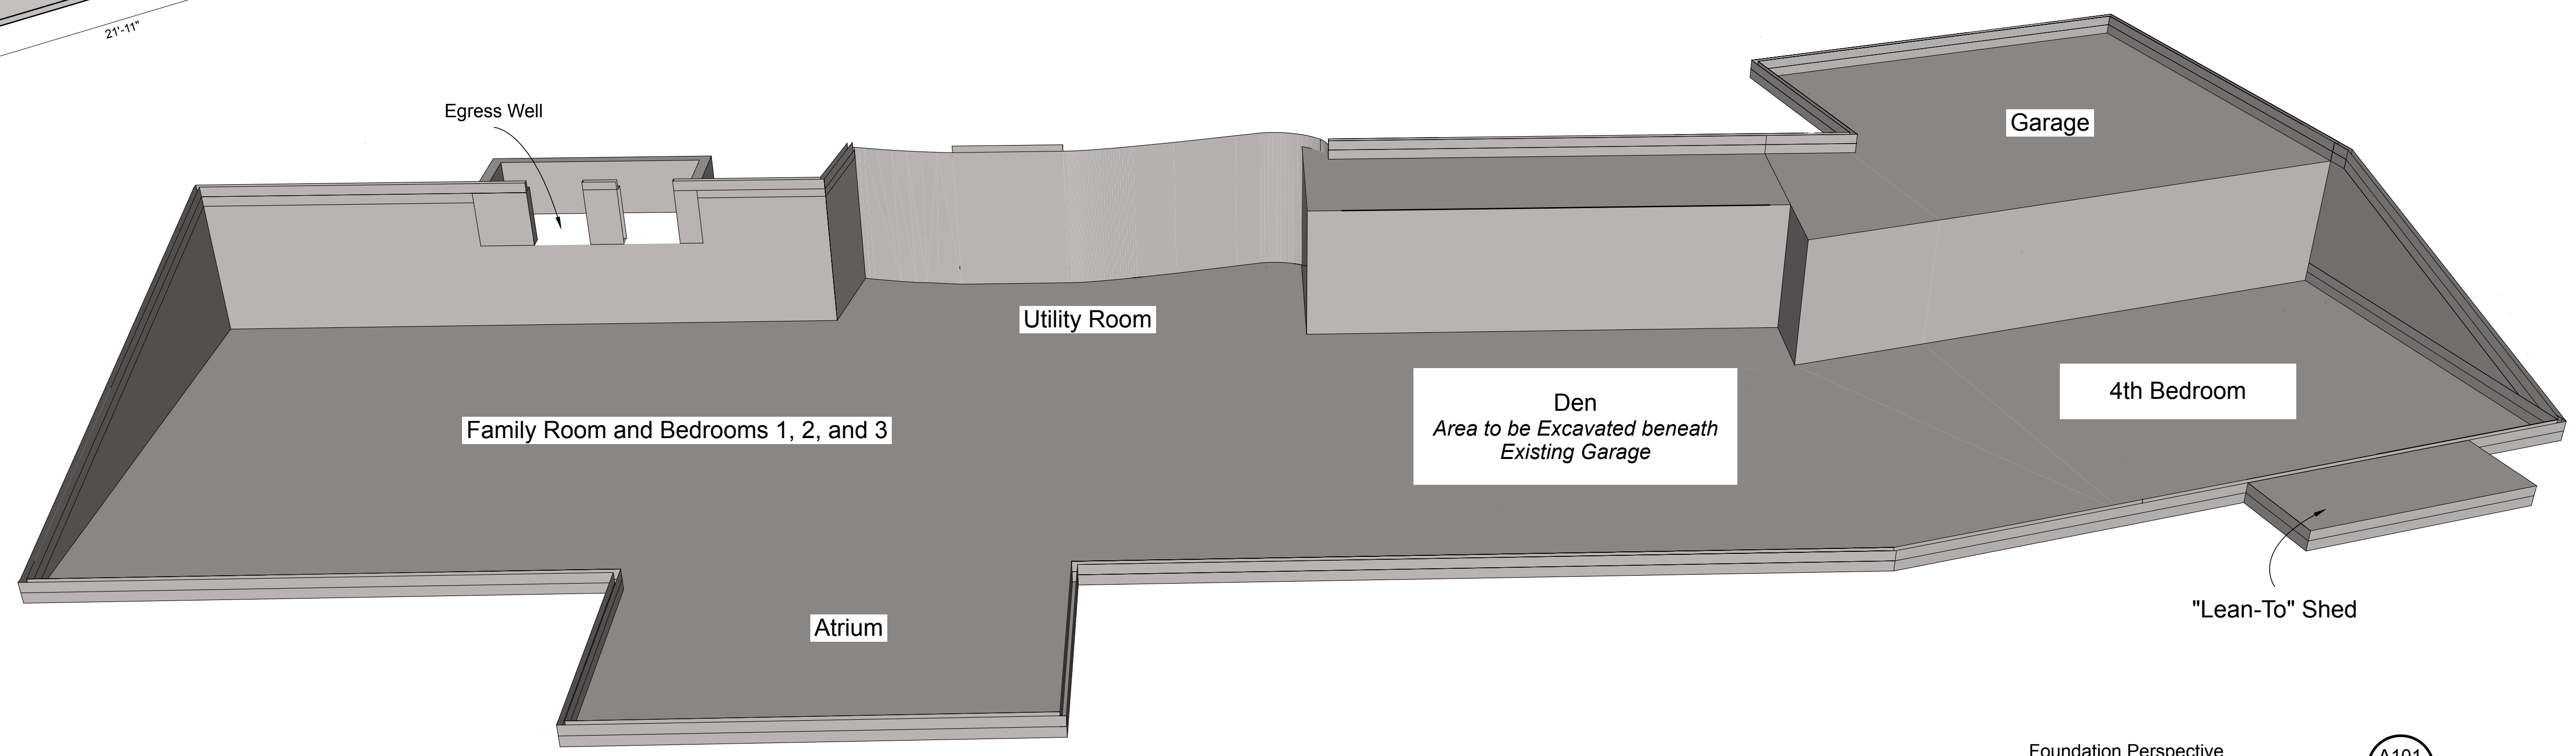

**Design By:**  
**Riedel-Fall Designs**  
 200 Union St. S.E.  
 Minneapolis, MN 55455  
 Tel: 612-275-9878

**Design for:**  
**Dr. Marc Riedel & Ms. Emery Fall**  
 5995 Ridge Rd.  
 Shorewood, MN 55331  
 Tel: 612-275-9878

Date	Revision	By
01/17/17	Initial Drawings	MDR, EKF
11/29/17	Atrium, Entry	MDR, EKF
5/7/18	Skylights, Foundations	MDR, EKF
7/3/18	Brick Entry	MDR, EKF
1/14/19	Permit Set	MDR, EKF
3/21/19	Initial Construction Set	MDR, EKF
4/3/19	Revised Construction Set	MDR, EKF
4/28/19	Final Construction Set	MDR, EKF

**DATE SUBMITTED**  
 04.28.19  
**DRAWN BY**  
 MDR, EKF

Foundation Plan A101  
1  
 \*drawing scale 1/4" = 1'-0"

Foundation Perspective A101  
2

A101 Foundation Plan