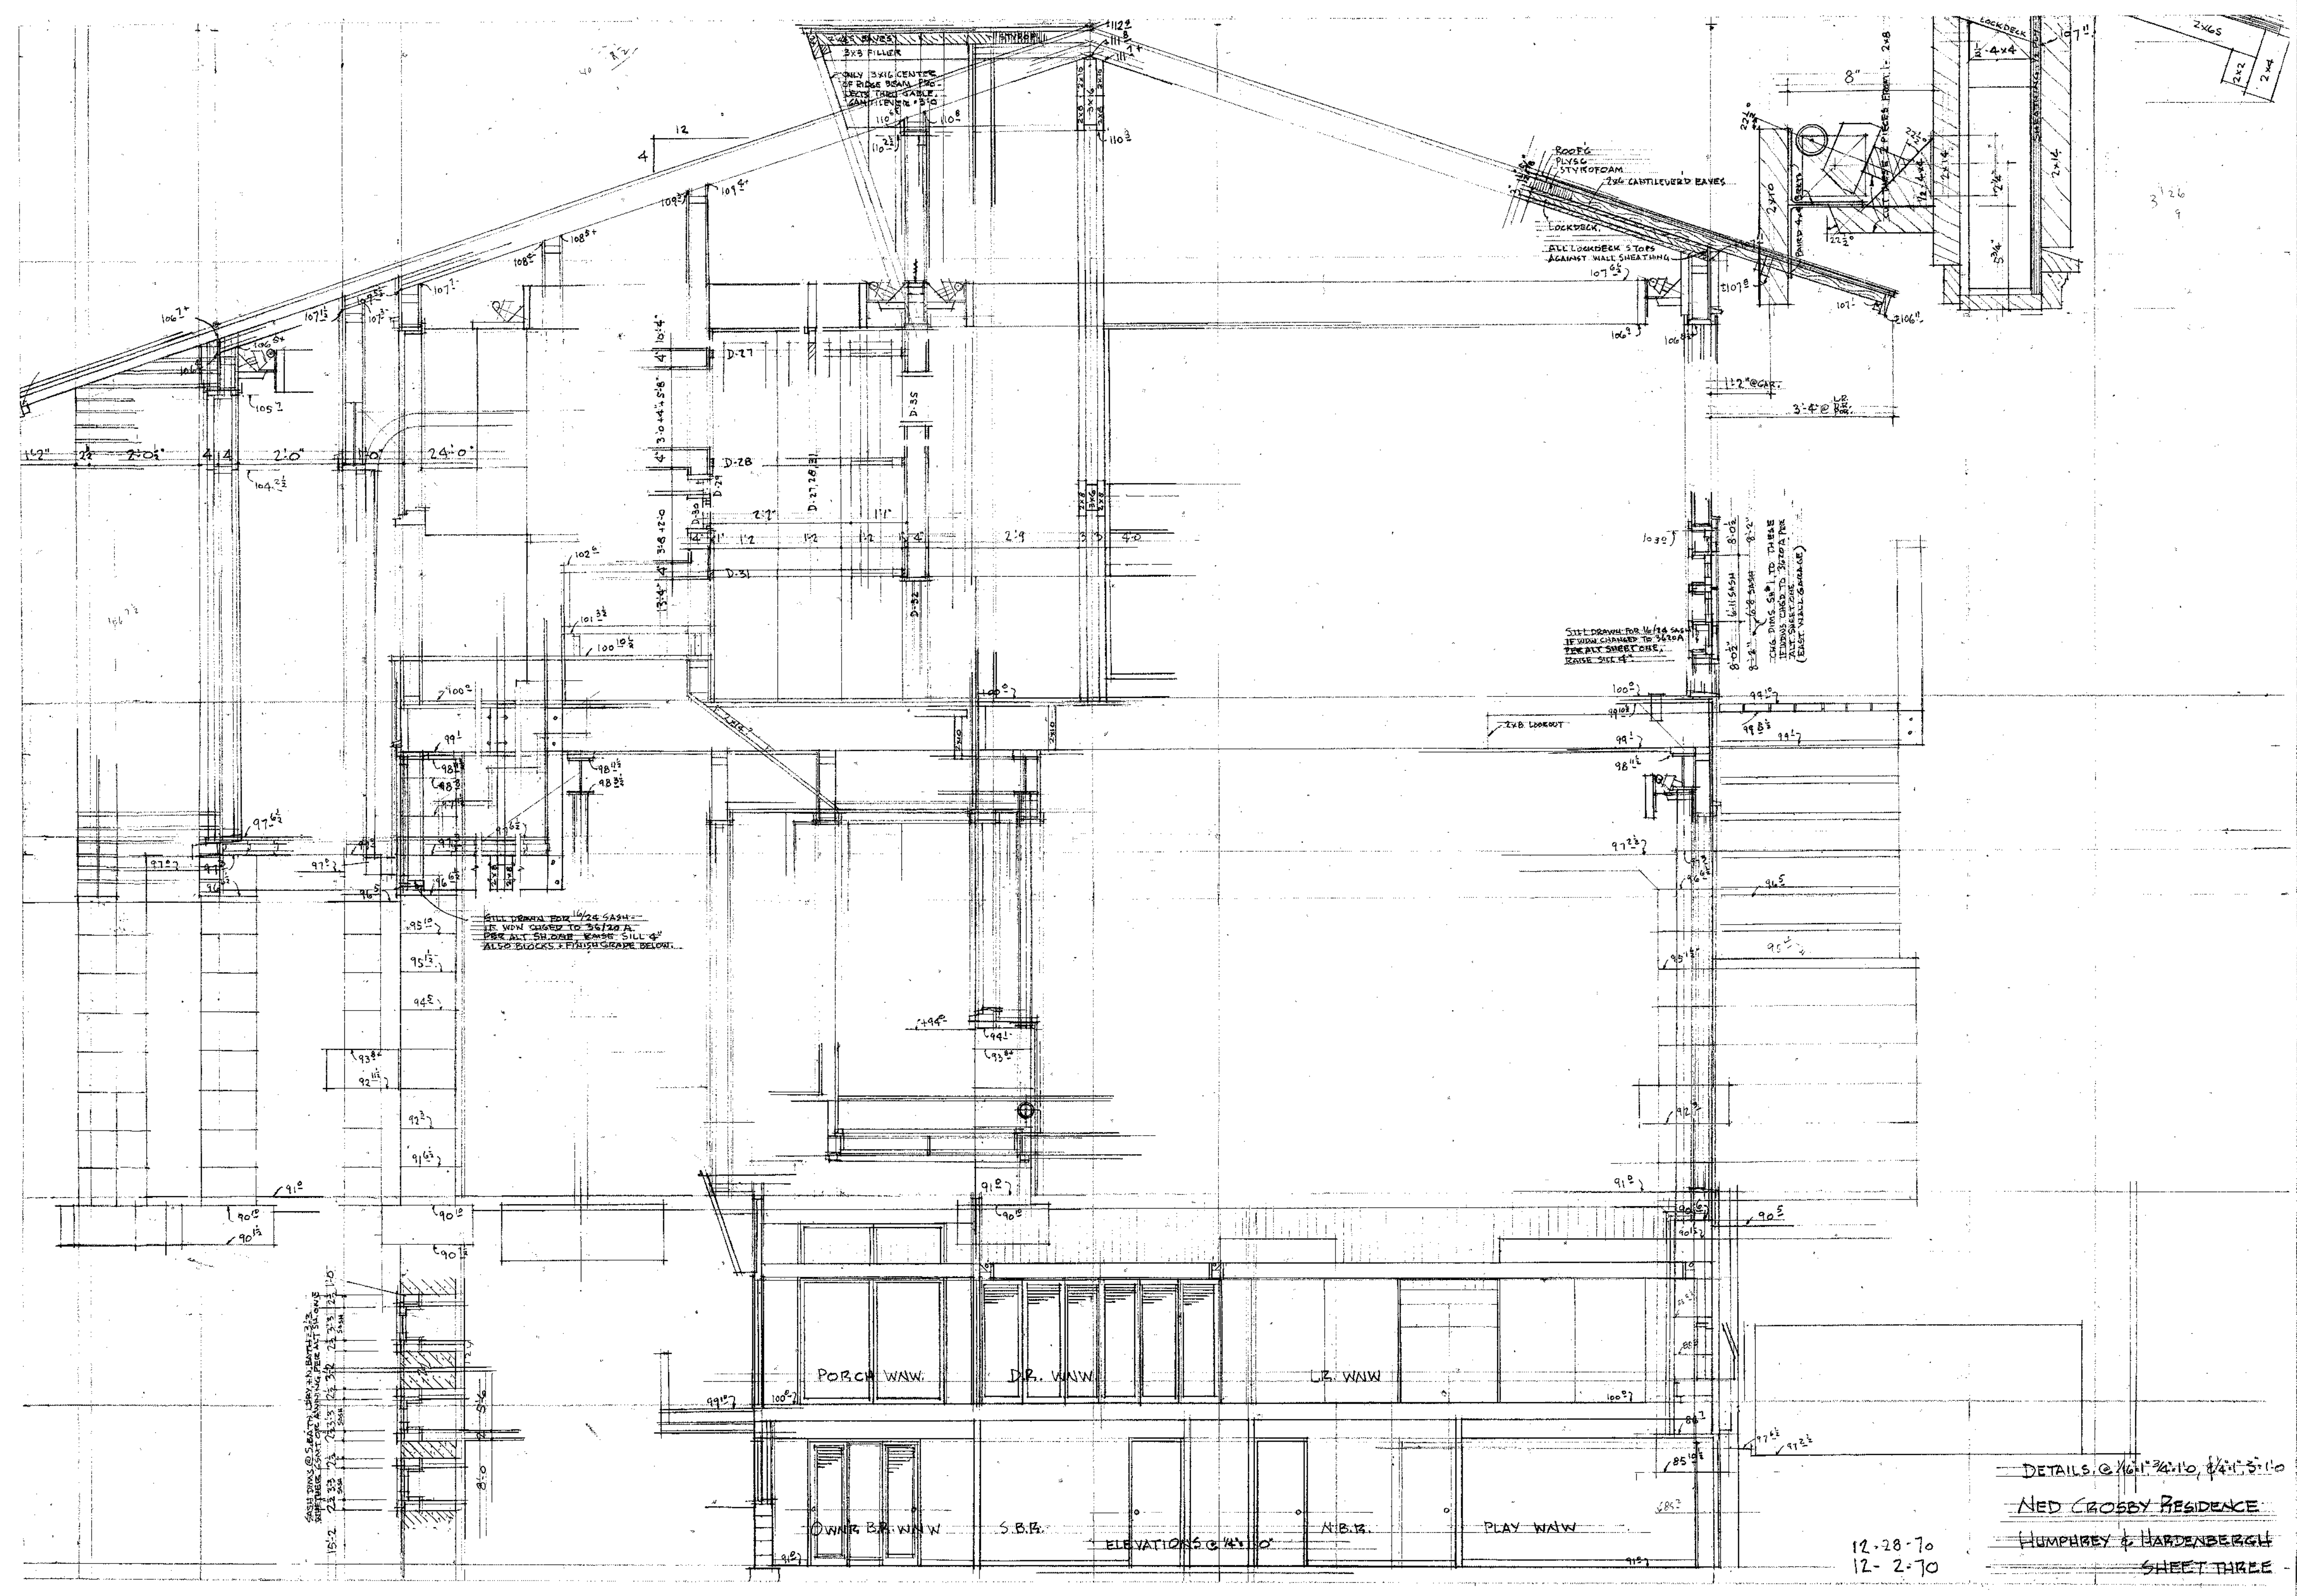

Design By:  
**Riedel-Fall Designs**  
 200 Union St. S.E.  
 Minneapolis, MN 55455  
 Tel: 612-275-9878

Design for:  
**Dr. Marc Riedel & Ms. Emery Fall**  
 5995 Ridge Rd.  
 Shorewood, MN 55331  
 Tel: 612-275-9878

Date	Revision	By
01/17/77	Initial Drawings	MDR, EKF
11/29/77	Changes to Alum. Entry	MDR, EKF

**DATE SUBMITTED**  
 11.29.17

**DRAWN BY**  
 MDR, EKF

DETAILS @ 1/4" = 1'-0"  
 NED CROSBY RESIDENCE  
 HUMPHREY & HARDENBERGH  
 SHEET THREE

12-28-70  
 12-2-70

**Notes**

Architect Drawings for Initial construction of residence, 1971. Accurate as built, to the best of knowledge. (Page 3 of 3)

R103 Original Architect  
 Drawings

**R103**