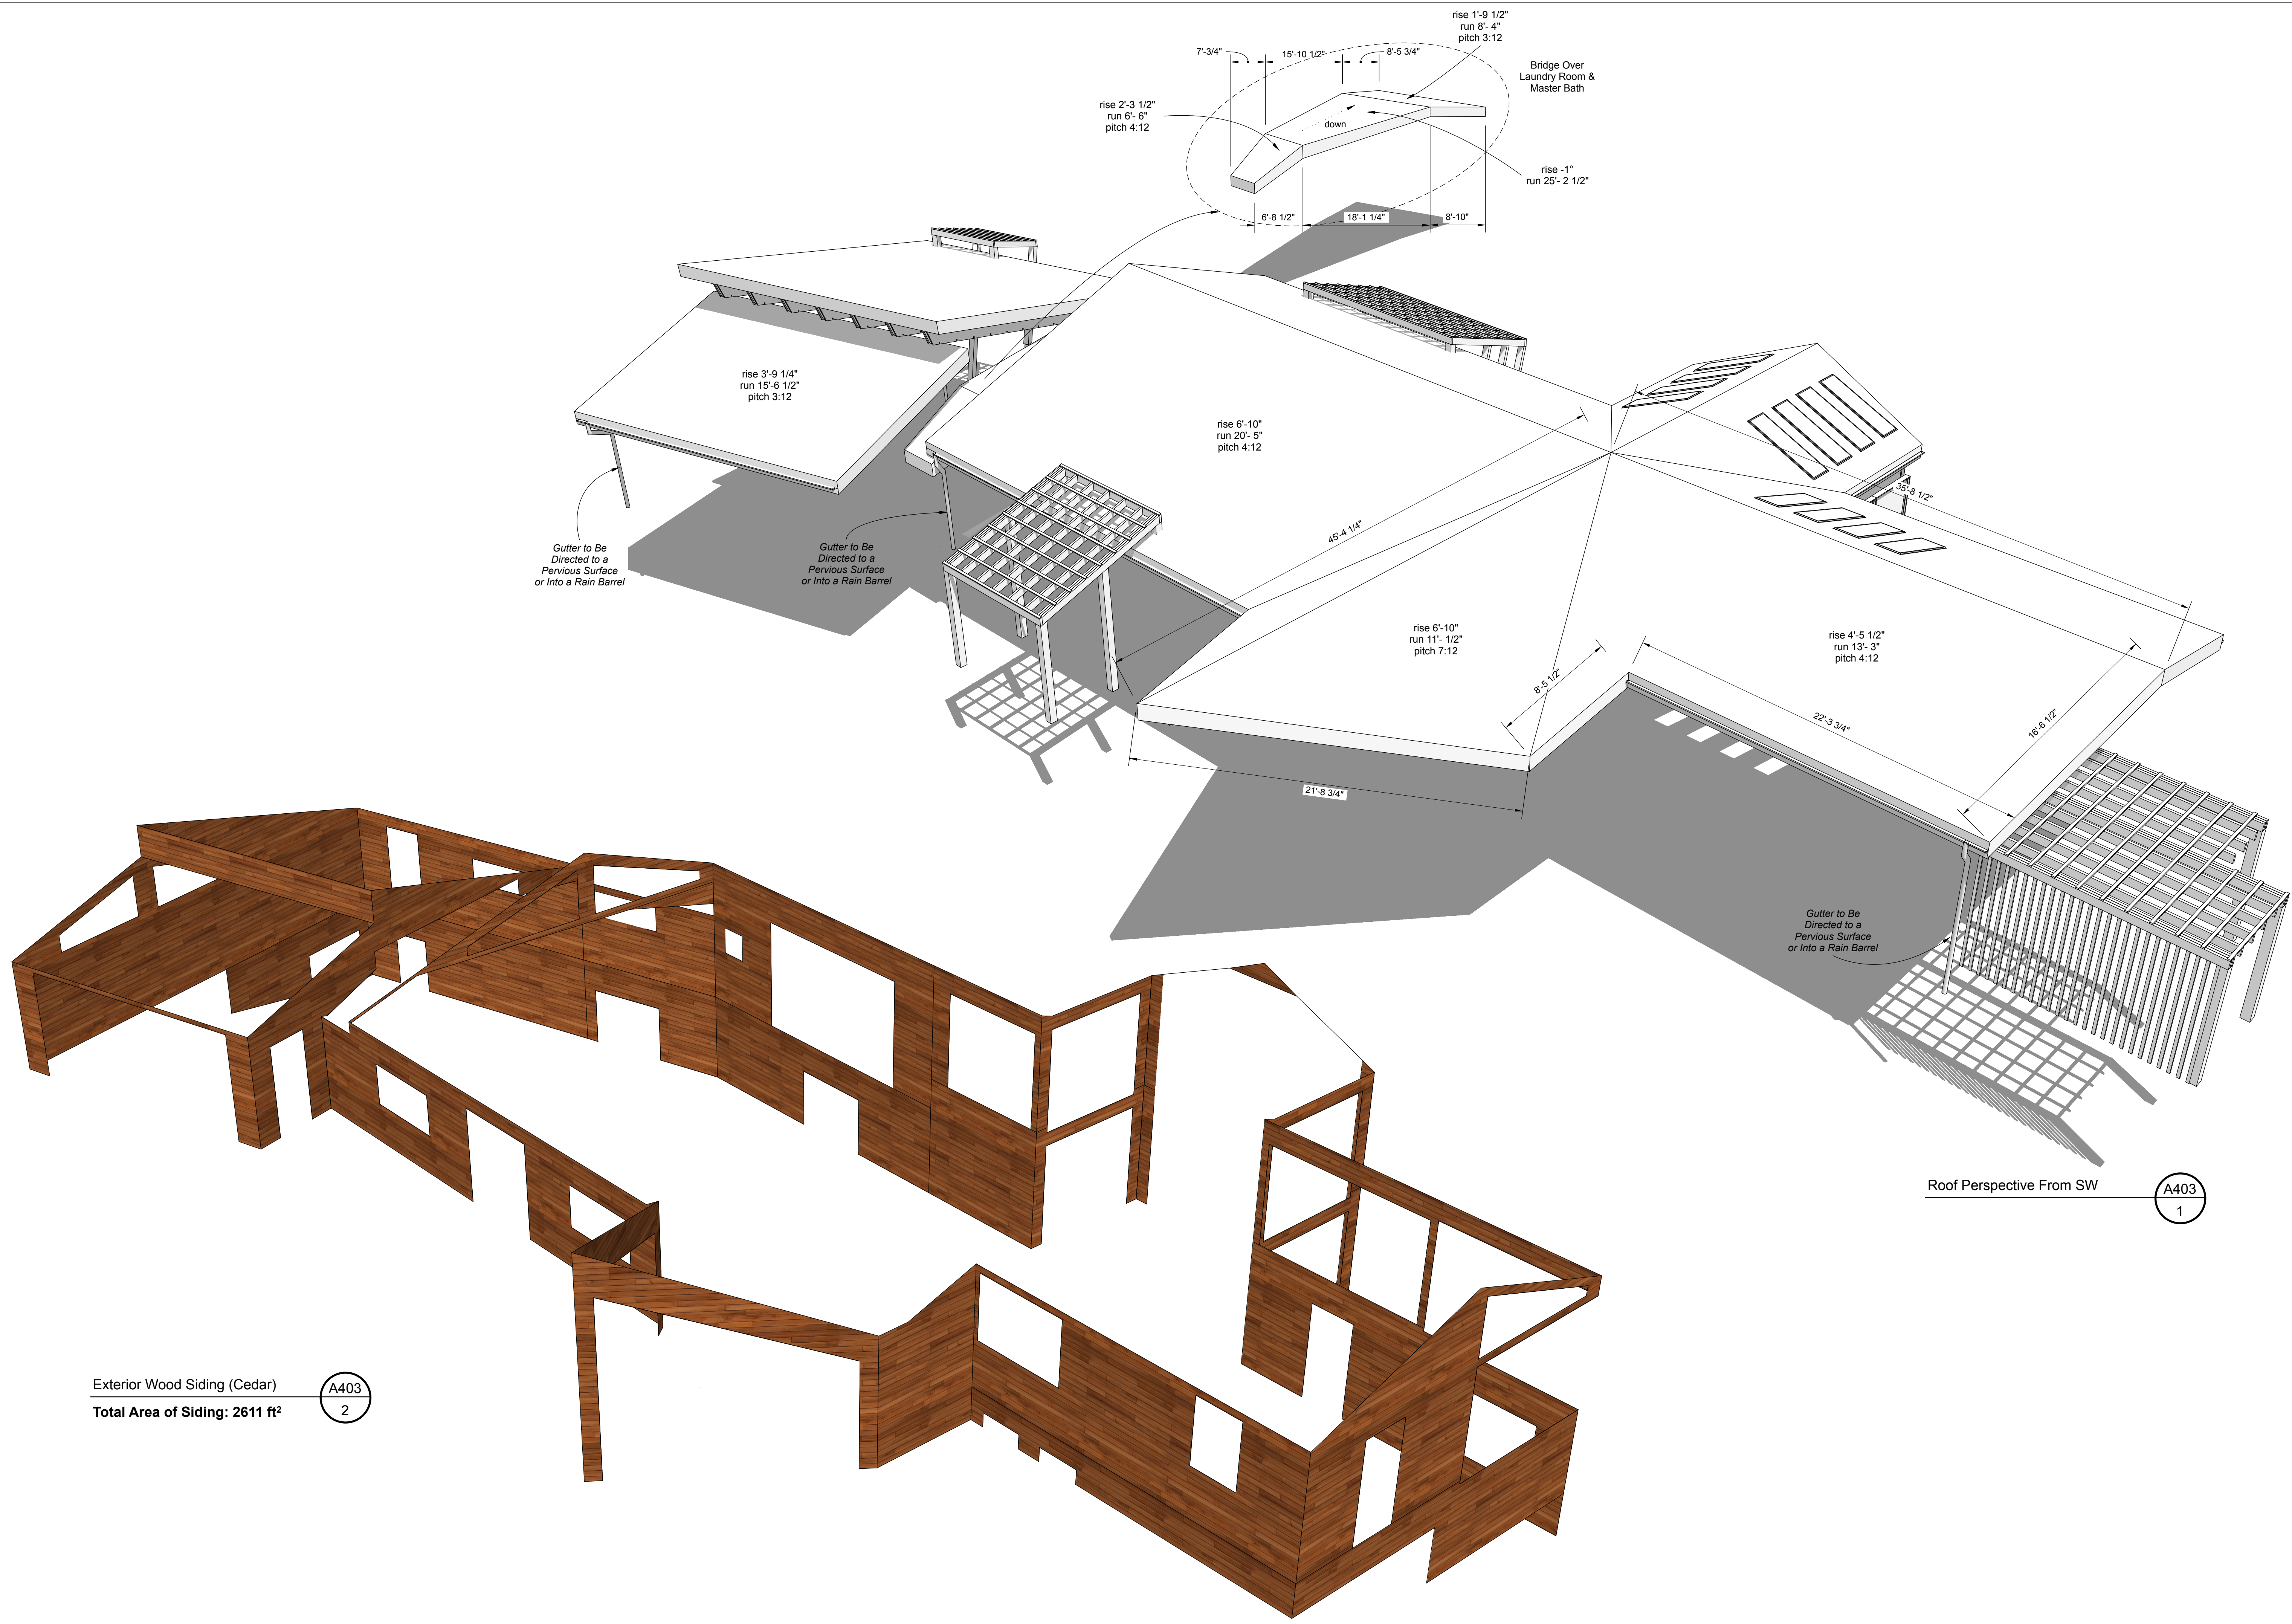

Design By:
Riedel-Fall Designs
 200 Union St. S.E.
 Minneapolis, MN 55455
 Tel: 612-275-9878

Design for:
Dr. Marc Riedel & Ms. Emery Fall
 5995 Ridge Rd.
 Shorewood, MN 55331
 Tel: 612-275-9878

Date	Revision	By
01/17/17	Final Drawings	MDR, EKF
11/29/17	Altium, Entry	MDR, EKF
5/7/18	Skylights, Foundations	MDR, EKF

DATE SUBMITTED
 05.07.18
DRAWN BY
 MDR, EKF

Roof Perspective From SW A403
1

Exterior Wood Siding (Cedar)
 Total Area of Siding: 2611 ft²

A403
2

A403 Roof Perspective
from SW; Exterior Wood
Siding

A403