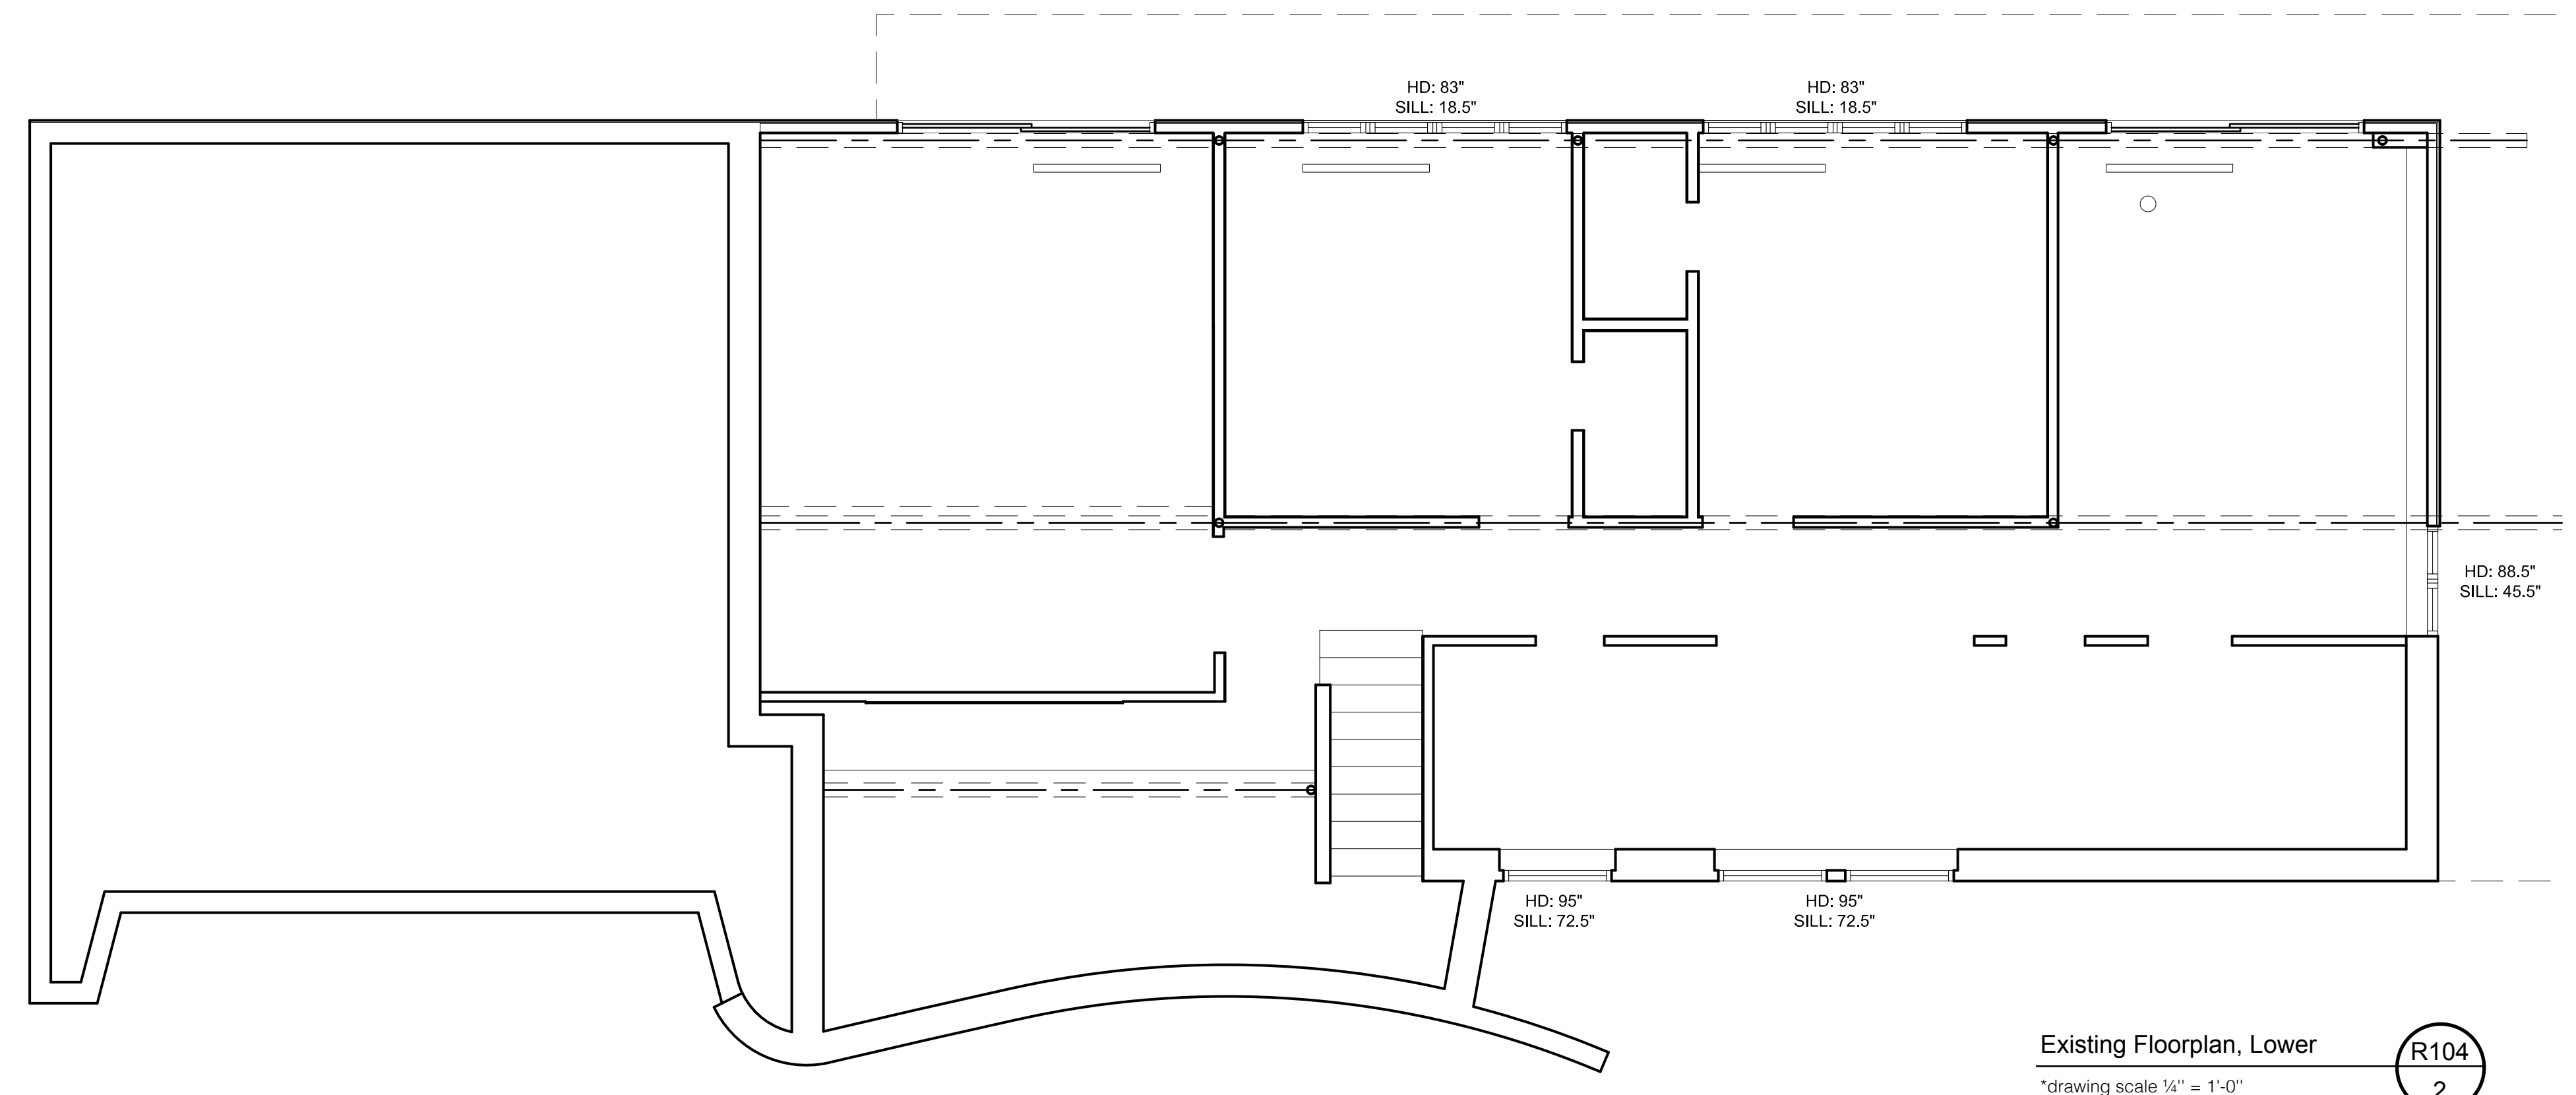

Date	Revision	By
01/17/17	Final Drawings	MDR, EKF
11/29/17	Changes to Allow. Entry	MDR, EKF

**DATE SUBMITTED**  
 11.29.17  
**DRAWN BY**  
 MDR, EKF

R104 Existing Floorplans

R104

**Notes**

1 Interior, including all non-structural walls, has been demolished.

Existing Floorplan, Upper

\*drawing scale 1/4" = 1'-0"

**Notes**

1 Interior, including all non-structural walls, has been demolished.  
 (Some interior walls shown here are no longer standing.)

Existing Floorplan, Lower

\*drawing scale 1/4" = 1'-0"