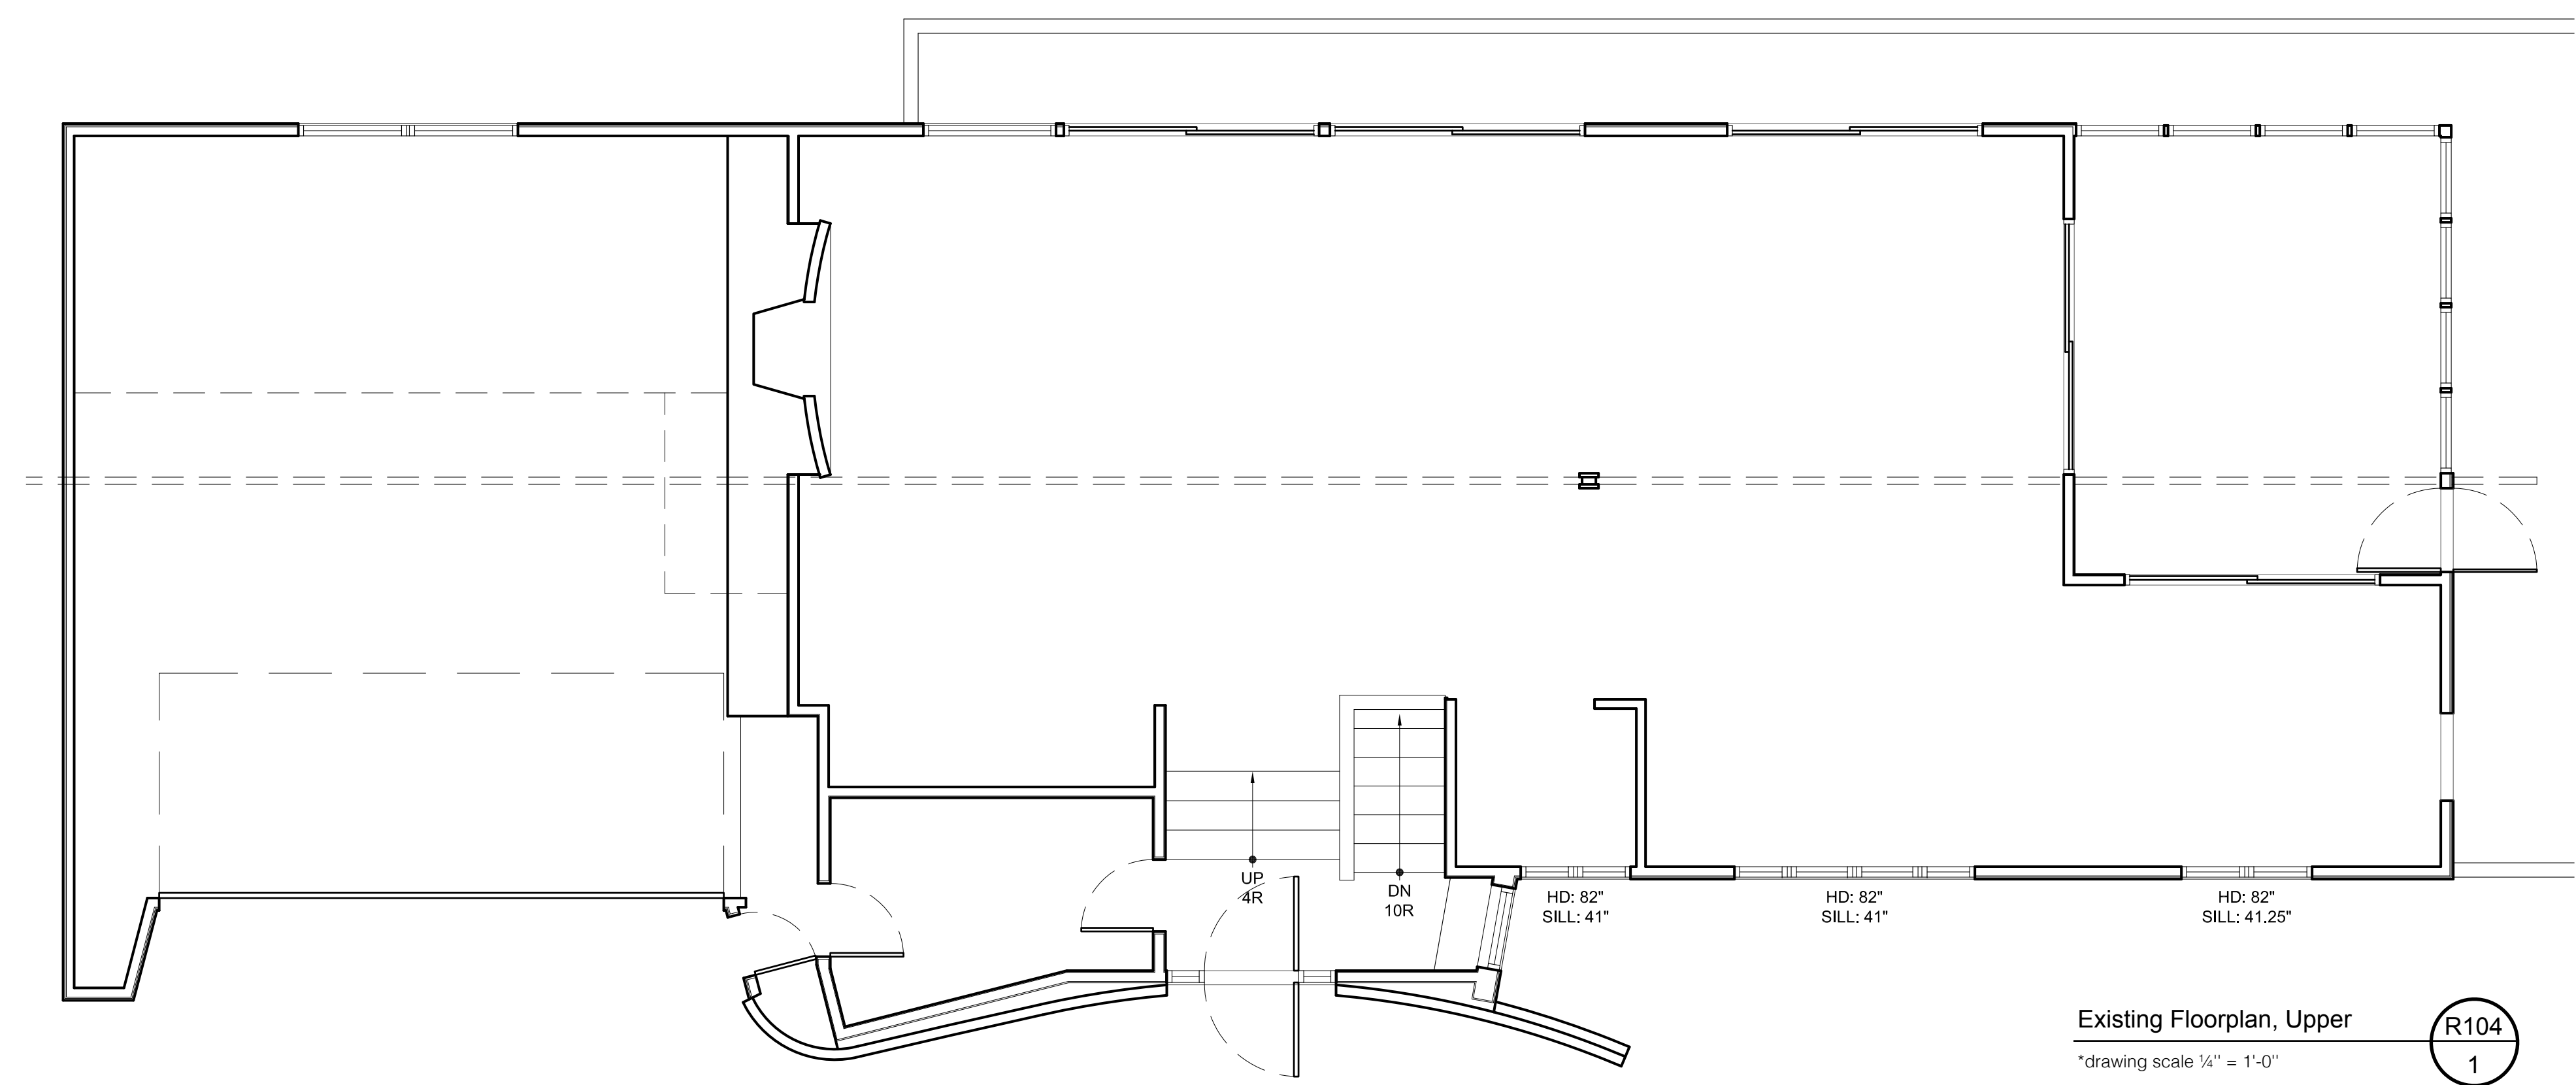

Date	Revision	By
01/17/17	Final Drawings	MDR, EKF
11/29/17	Changes to Allow. Entry	MDR, EKF

**DATE SUBMITTED**  
 11.29.17  
**DRAWN BY**  
 MDR, EKF

R104 Existing Floorplans

R104

**Notes**

1 Interior, including all non-structural walls, has been demolished.

Existing Floorplan, Upper

\*drawing scale 1/4" = 1'-0"

**Notes**

1 Interior, including all non-structural walls, has been demolished.  
 (Some interior walls shown here are no longer standing.)

Existing Floorplan, Lower

\*drawing scale 1/4" = 1'-0"