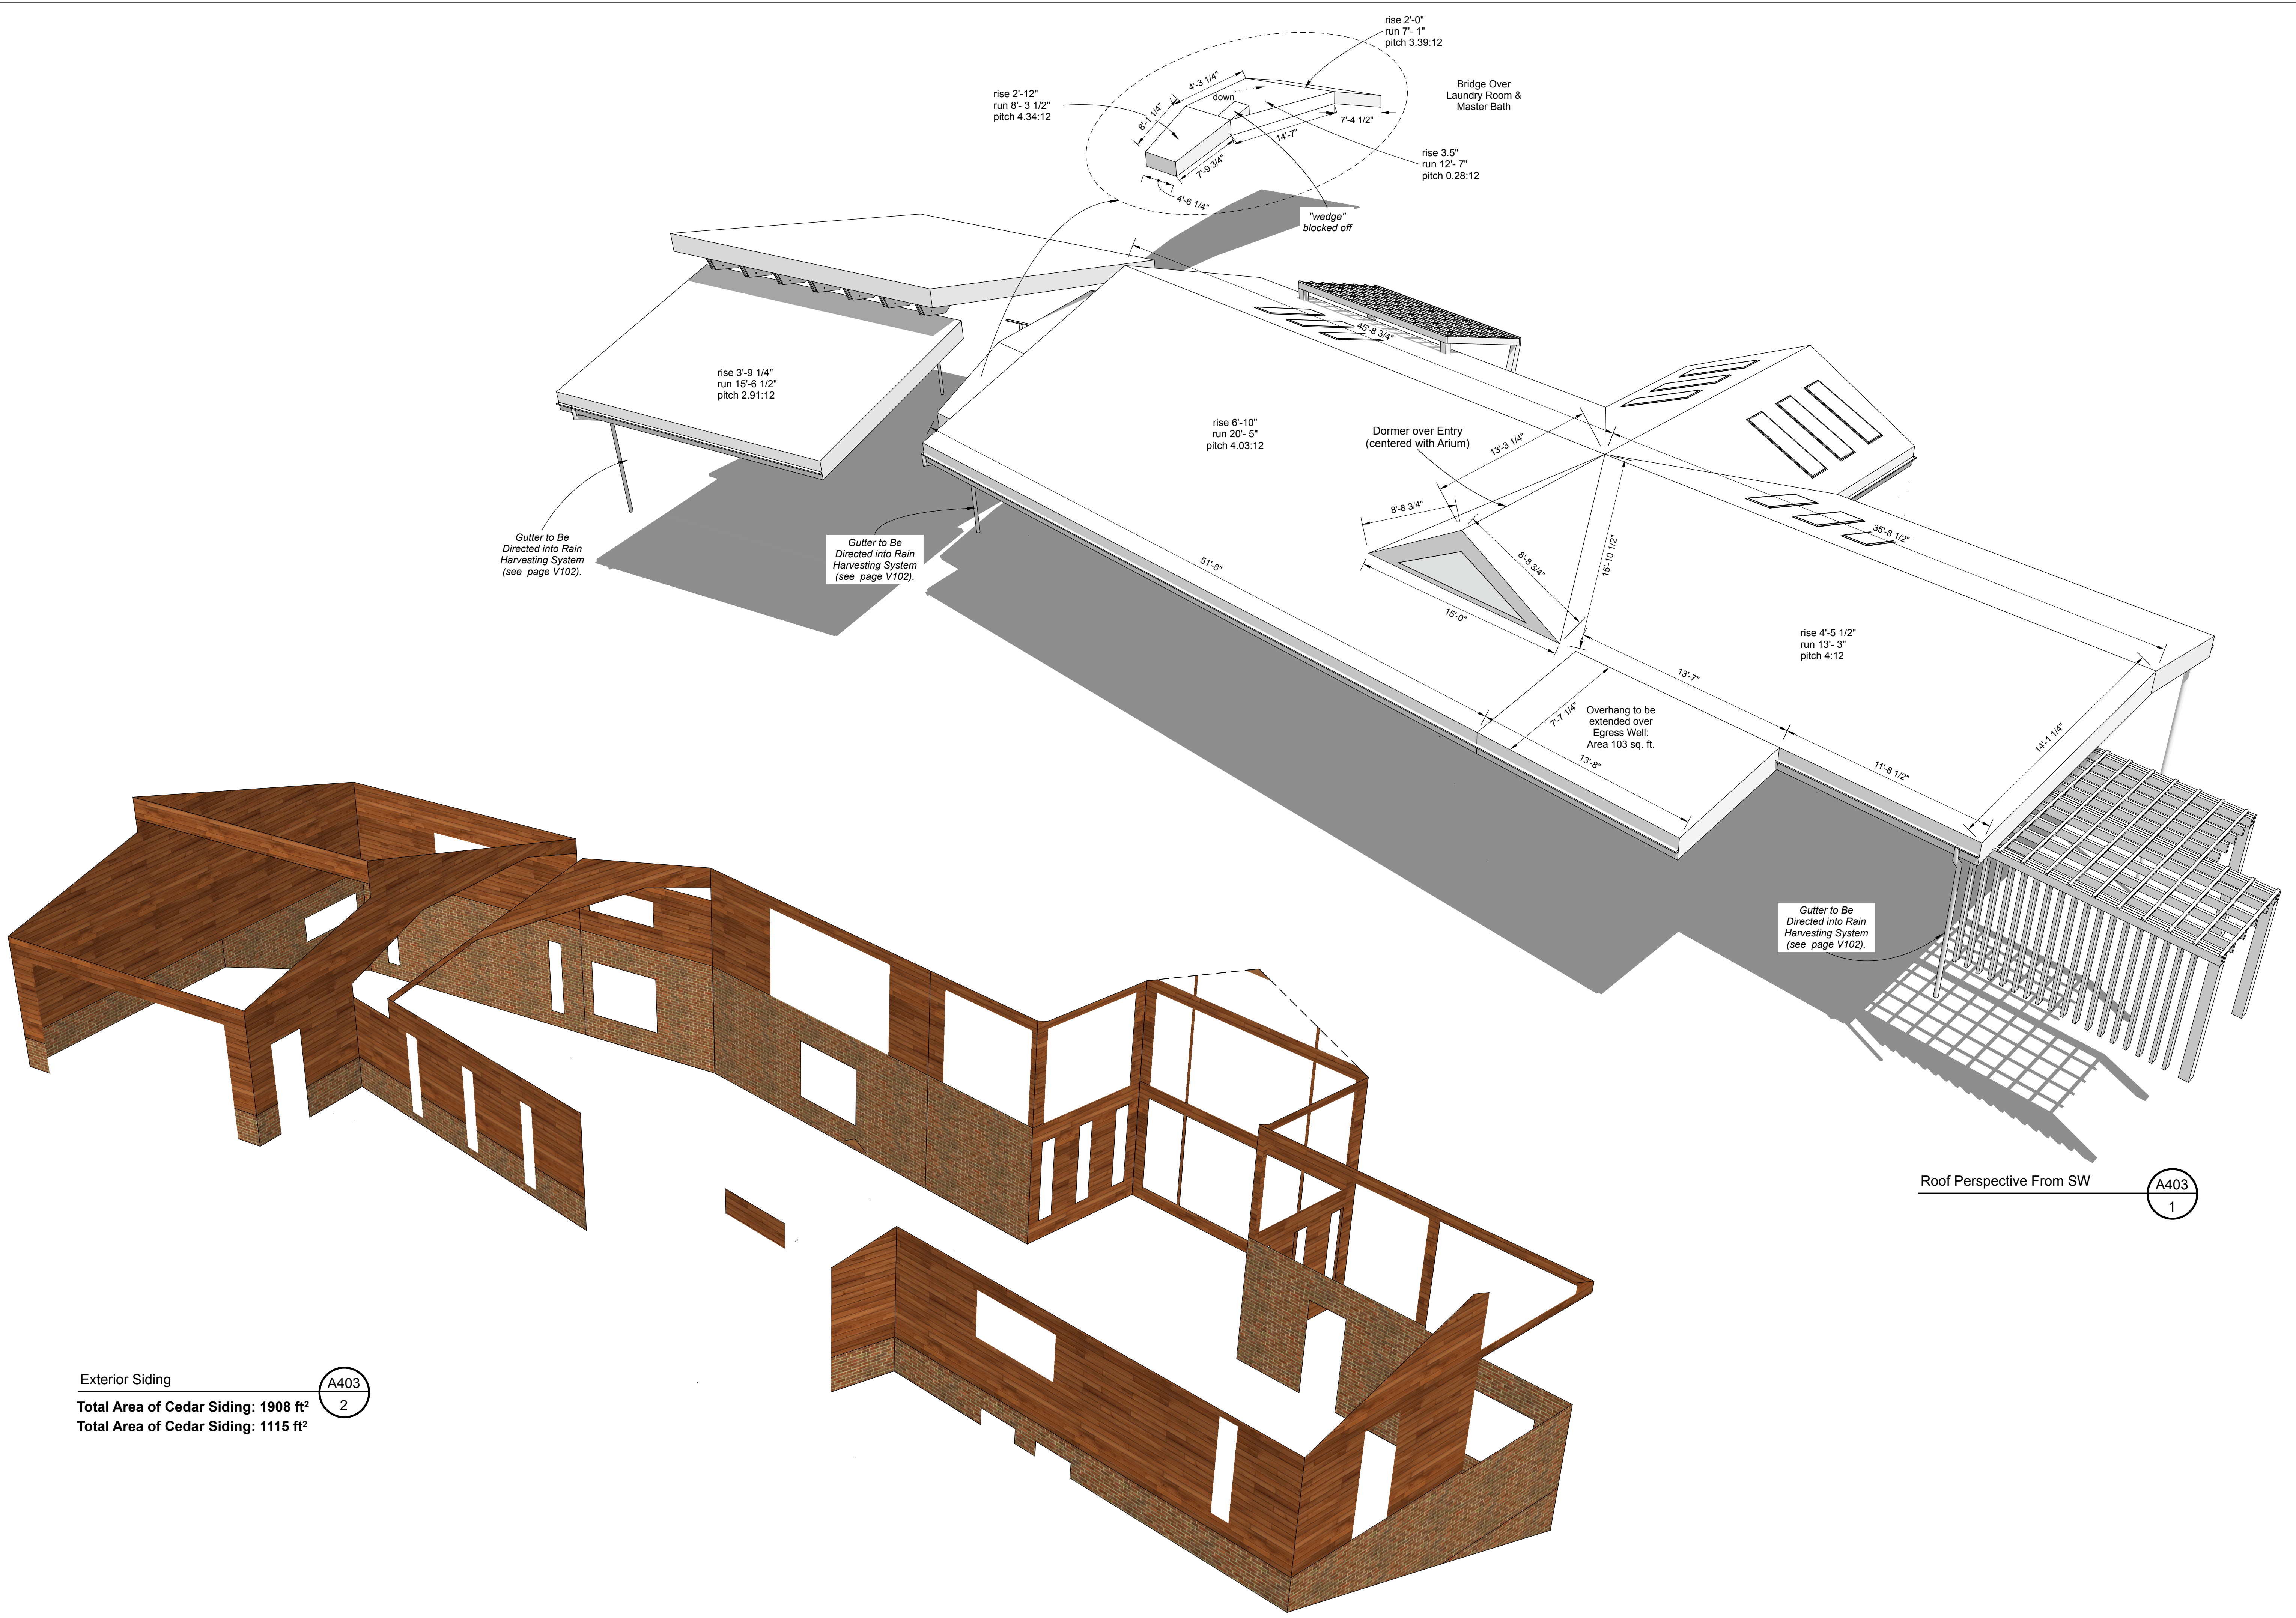

Design By:
Riedel-Fall Designs
 200 Union St. S.E.
 Minneapolis, MN 55455
 Tel: 612-275-9878

Design for:
Dr. Marc Riedel & Ms. Emery Fall
 5995 Ridge Rd.
 Shorewood, MN 55331
 Tel: 612-275-9878

Date	Revision	By
01/17/17	Final Drawings	MDR, EKF
11/29/17	Arium, Entry	MDR, EKF
5/7/18	Skylights, Foundations	MDR, EKF
7/3/18	Brick, Entry	MDR, EKF
1/14/19	Entry Windows	MDR, EKF
	Permit	MDR, EKF

DATE SUBMITTED
 01.14.19
DRAWN BY
 MDR, EKF

A403 Roof Perspective from SW; Exterior Siding

A403

Roof Perspective From SW A403
1

Exterior Siding A403
2
 Total Area of Cedar Siding: 1908 ft²
 Total Area of Cedar Siding: 1115 ft²